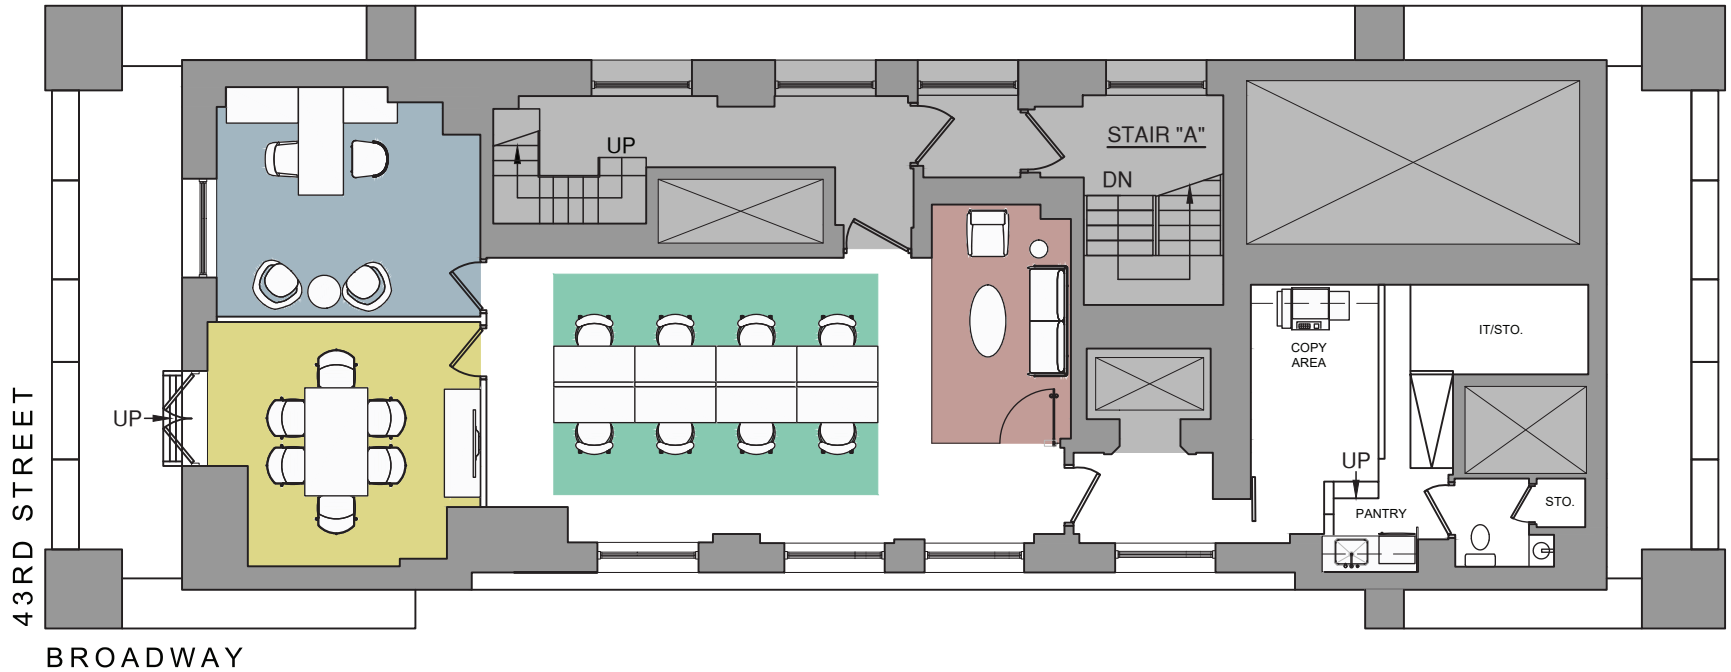

LEGEND

WORKSPACE	SEATS
EXECUTIVE OFFICE	1
BENCHING (4'6"X2')	8
TOTAL HEADCOUNT	9

COLLABORATIVE SPACE	
CONFERENCE ROOM	1
MEETING ROOM	1

SUPPORT	
PANTRY	1
COPY AREA	1
STORAGE	1
IT/STORAGE	1

Paramount
 BUILDING
 1501
 BROADWAY
 31ST FLOOR | MARKETING | 2020